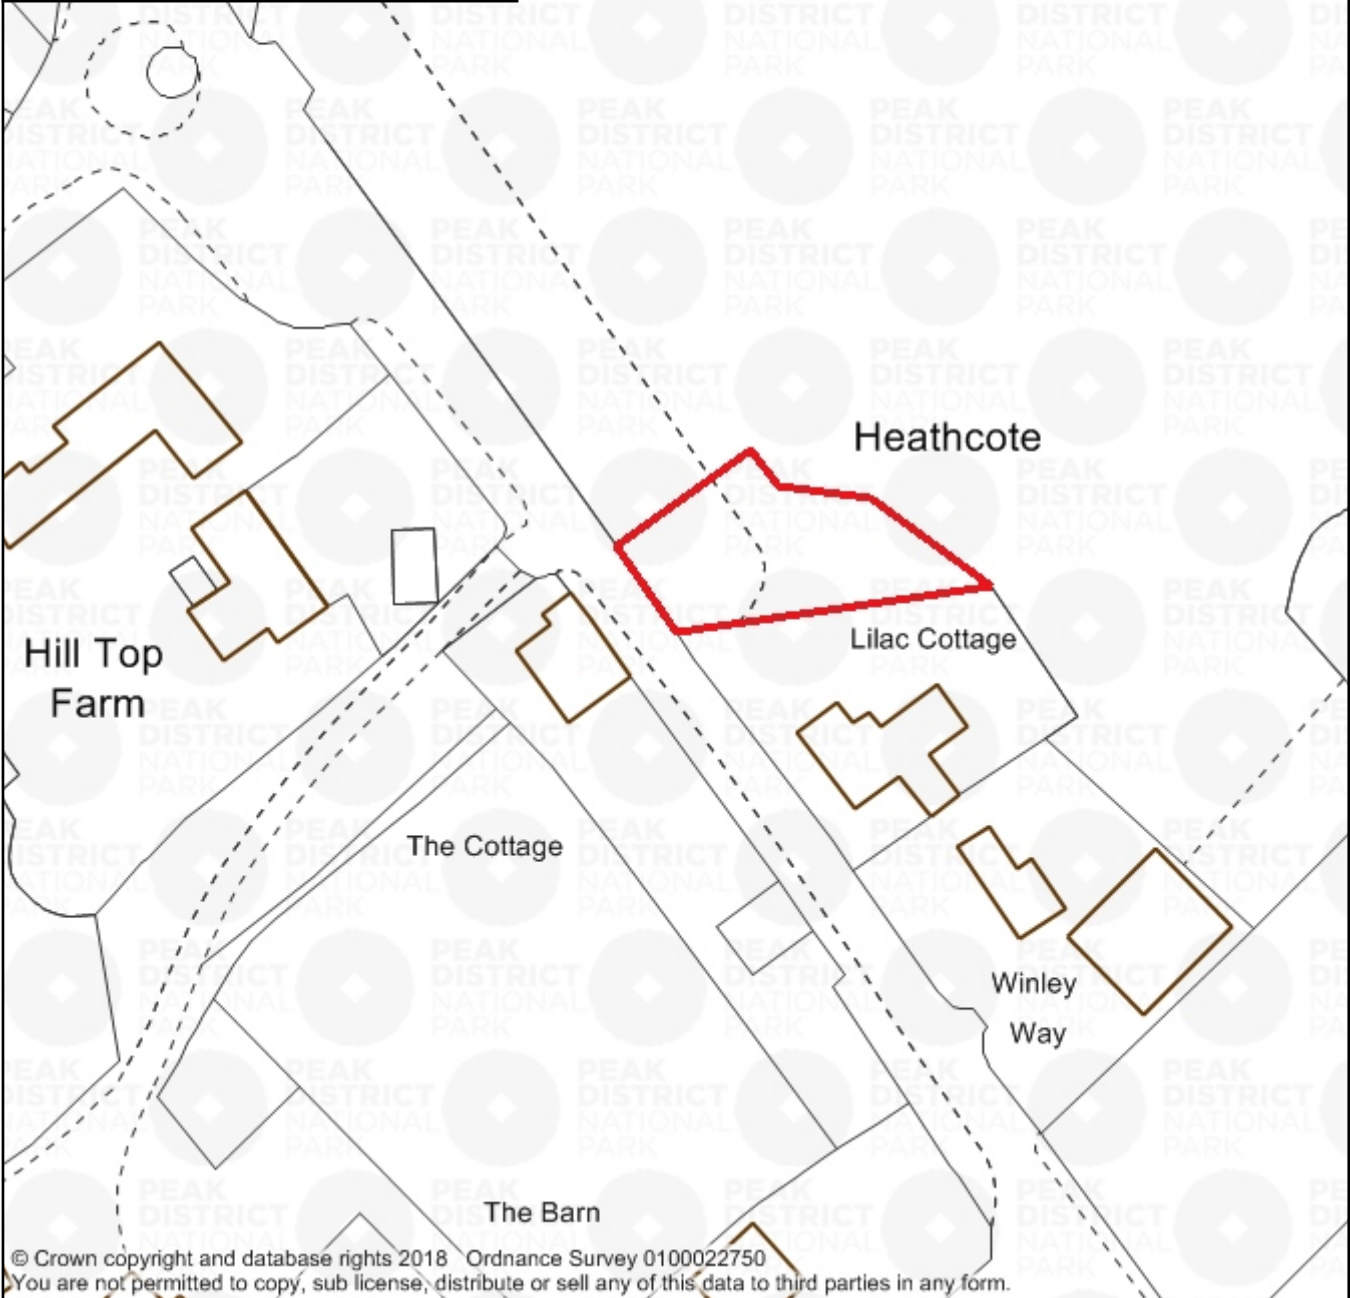

1:750

© Crown copyright and database rights 2018 Ordnance Survey 0100022750  
 You are not permitted to copy, sub license, distribute or sell any of this data to third parties in any form.

Committee Date:	11th January 2018	<b>Title:</b> Land adjacent to Lilac Cottage, Heathcote.	 <b>PEAK DISTRICT NATIONAL PARK</b>
Item Number:	Item 6		
Application No:	NP/DDD/1118/1070		
Grid Reference:	414719, 360177		